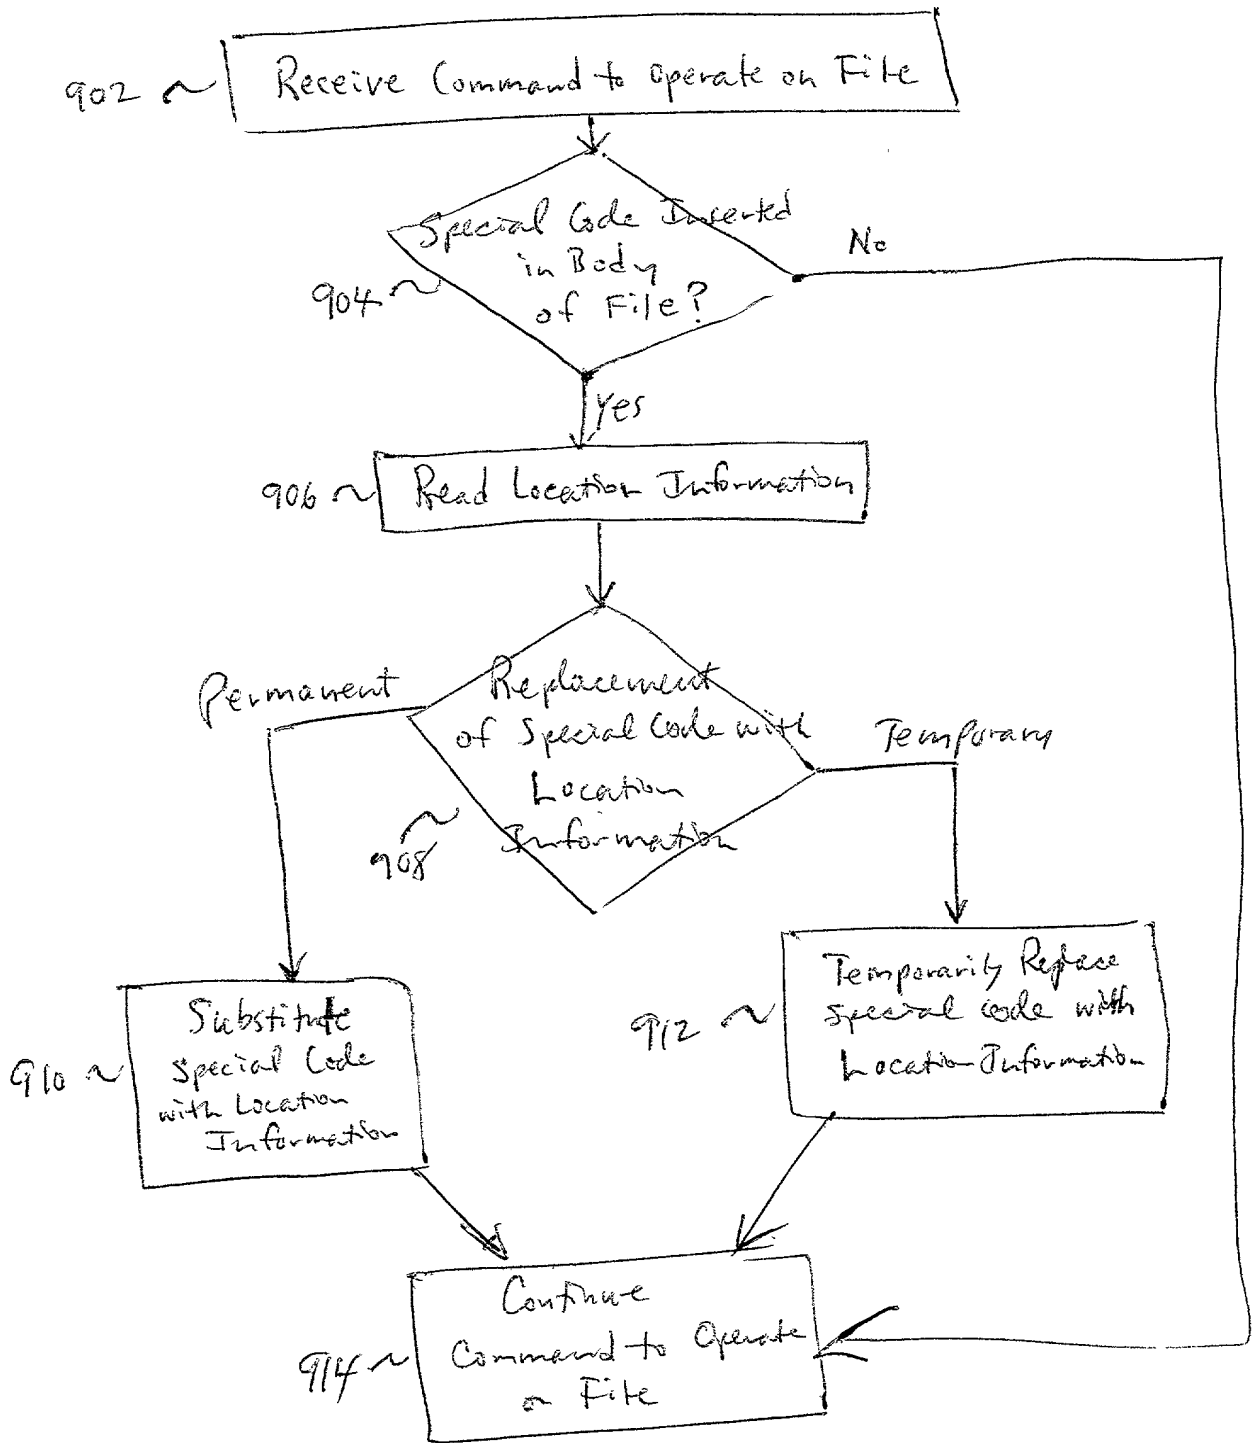

Fig. 9

FORM NO. 29T65650